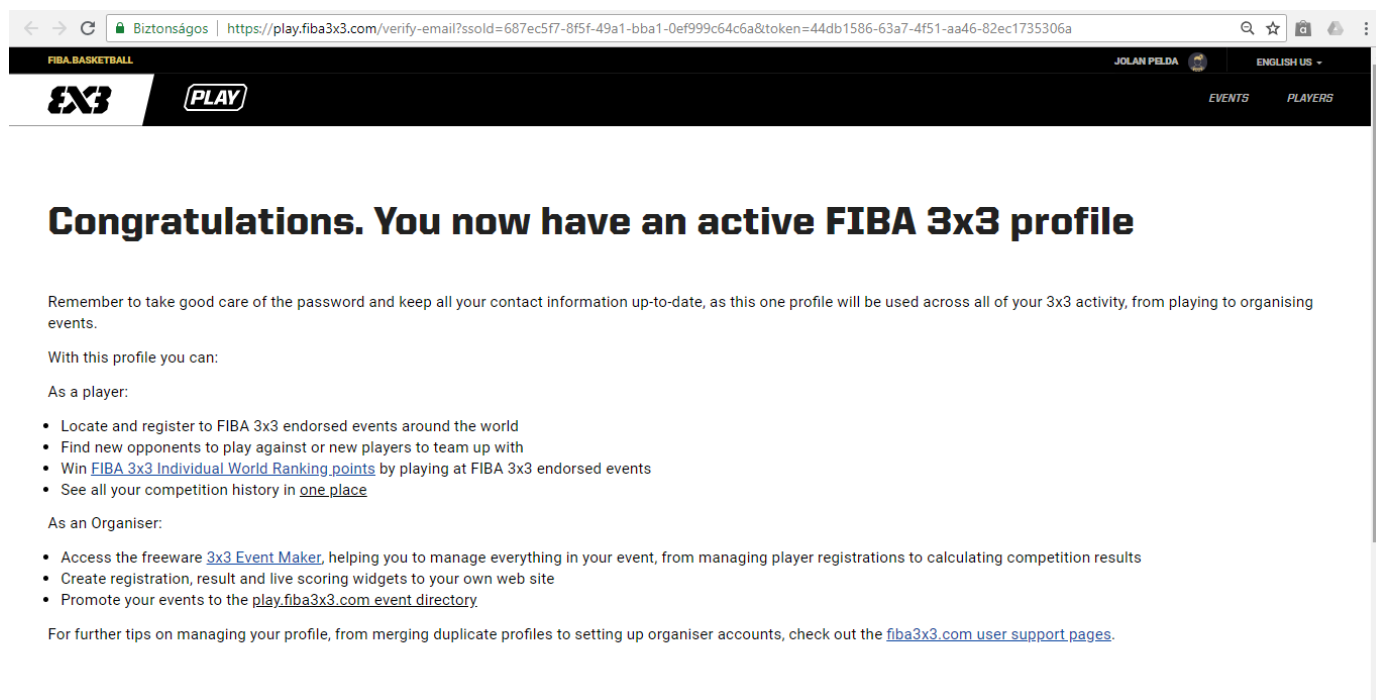

A 3x3planet legközelebbi meglátogatásakor a megadott email címet és jelszót kell használni bejelentkezéshez LOGIN.

Ezzel a versenyeken az elért eredmény alapján ranglistapontok kerülnek jóváírásra és a 3x3planet oldalon további információkat tudhatsz meg, 3x3 versenyekről, eredményekről.

Köszönjük a regisztrációt!